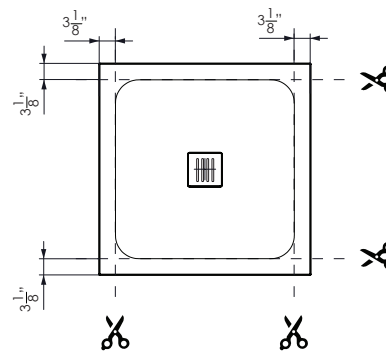

MATERIAL

- Resin stone ACRYSTONE® core

SIZE

- Size: 40 x 40 in • Weight: 105 lb

INCLUDED

- Shower Tray
- Drain Grid
- Tile flange
- Instruction manual

NOT INCLUDED

- Drain connection
- (RBM shower tray can accommodate most 2" standard drain)

MARQUINA

CALACATTA
WHITE

TECHNICAL INFORMATION

APPROXIMATE MEASUREMENTS
The manufacturer accepts 1/4" variance