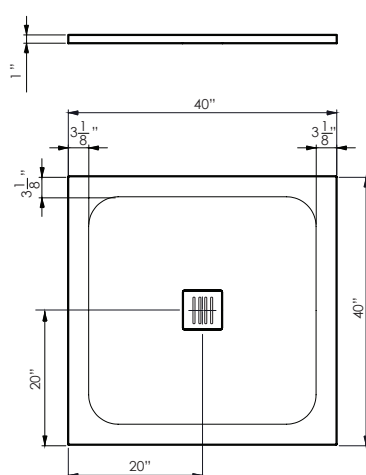

MATERIAL

- Resin stone ACRYSTONE® core

SIZE

- Size: 40 x 40 in • Weight: 105 lb

INCLUDED

- Shower Tray
- Drain Grid
- Tile flange
- Instruction manual

NOT INCLUDED

- Drain connection
- (RBM shower tray can accommodate most 2" standard drain)

MARQUINA

CALACATTA
WHITE

TECHNICAL INFORMATION

APPROXIMATE MEASUREMENTS
The manufacturer accepts 1/4" variance